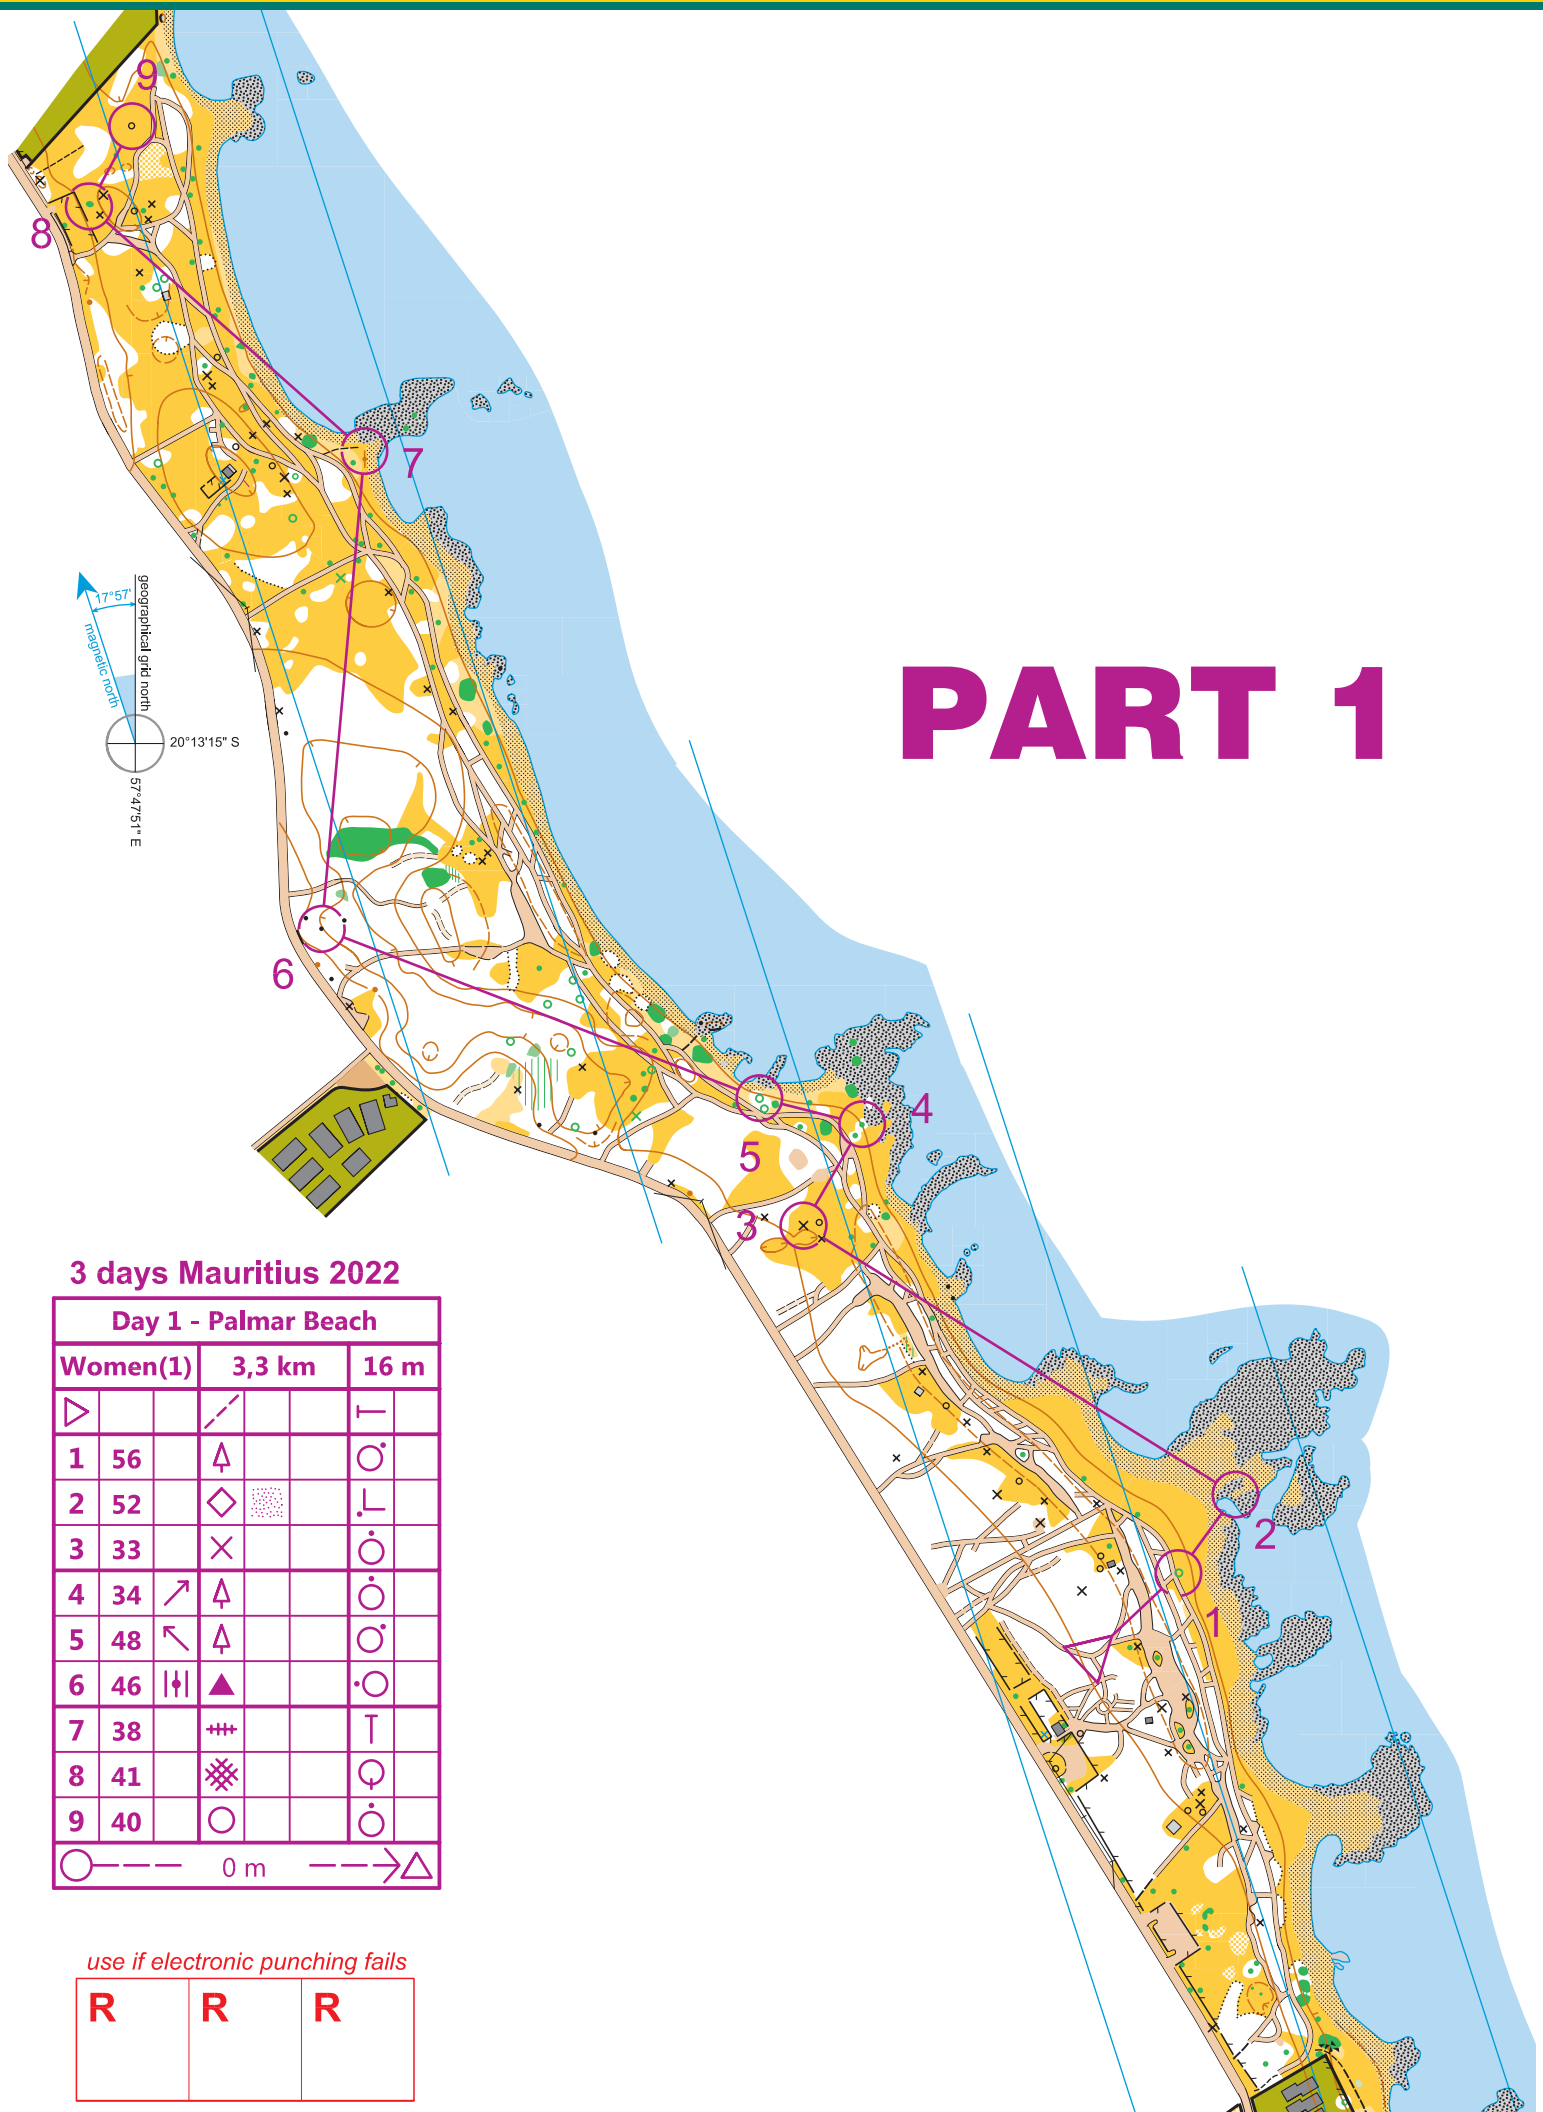

Palmar Beach

scale 1 : 5 000
E = 2 m

MAURITIUS

3 days Mauritius 2022

Day 1 - Palmar Beach

Women(2)	3,3 km	16 m
▷	○	◦
10 39 ↑	▲	◦
11 44 ⊗		◦
12 58 ⊖ ■■		◦
13 35 ▲		◦
14 47 ▲		◦
15 51 ◇ ■■		◦
16 50 ×		◦
17 53 ▮		◦
18 55 ◇		◦
19 54 ■■		◦
20 100 ↗		◦
○◁	40 m	▷○

use if electronic punching fails

R	R	R
---	---	---

survey & cartography X. 2021: Roman Horký, Petr Hranička
Copyright © : Park World Tour & Orienteering Mauritius
Map manager: John Domah - orienteeringm@gmail.com

LES BADAMIERS

PART 1

3 days Mauritius 2022

Day 1 - Palmar Beach

Women(1)	3,3 km	16 m
1 56	▲	○
2 52	◇	└
3 33	×	○
4 34	↗	○
5 48	↖	○
6 46		○
7 38	+++	└
8 41	⊗	♀
9 40	○	○

○ — 0 m — → △

use if electronic punching fails